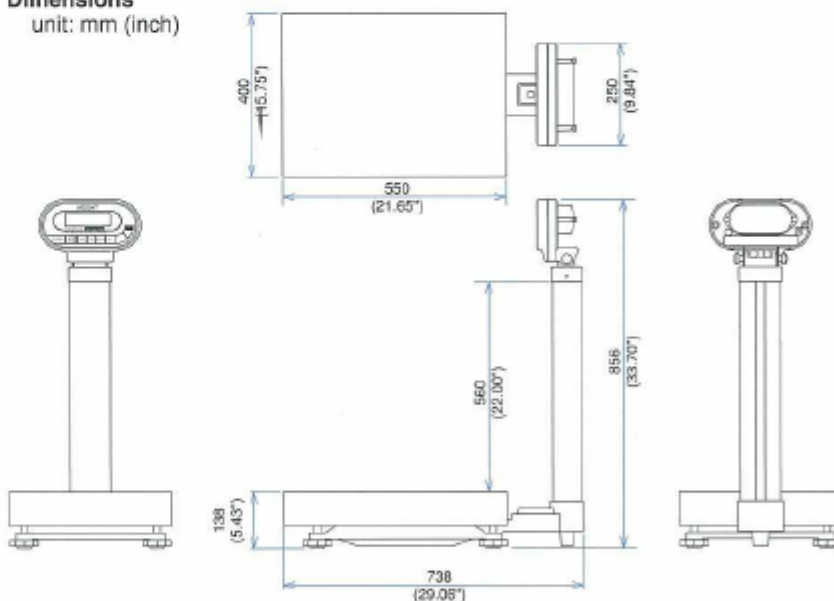

Check Weighing Function Simplifies Control

When the user defined upper limit is exceeded, the letter "H" is displayed.

When the value is under the lower limit, "L" is displayed. An audible beep warns the operator that the item is out of tolerance.

Specifications (IGX & IGB)

Model		
Capacity (Minimum graduation)	150 kg (50 g) 60 kg (20 g) ----- 150 kg / 300 lb (0.05 kg / 0.1 lb) <USA, Canada only> 60 kg / 150 lb (0.02 kg / 0.05 lb)	
Accuracy	Selectable 1 / 3000, 1 / 6000, 1 / 7500, NOTE: Legal for Trade setting is 1 / 3000	
Weight indicator	5 digit, 29 mm (1.14") VFD	5 digit, 25 mm (0.98") LCD
Display annunciators	ZERO (▼) TARE (▼)	
Weight	16.8 kg / 37.04 lb	16.0 kg / 35.23 lb
Operating temperature	-5 °C to 40 °C (23 °F to 109 °F)	
Electrical power	AC100 V, 120 V, 220 V, 240 V	(2) D size batteries or AC Adaptor Note: Up to 500 hours of continuous use with alkaline, dry batteries

Dimensions unit: mm (inch)

 **ISHIDA**

Specifications subject to change without notice

ISHIDA CO., LTD.

44 SANNO-CHO, SHOGOIN, SAKYO-KU
KYOTO, 606-8392 JAPAN
PHONE: 81-75-771-4141
FACSIMILE: 81-75-751-1634
URL: <http://www.ishidajapan.com>